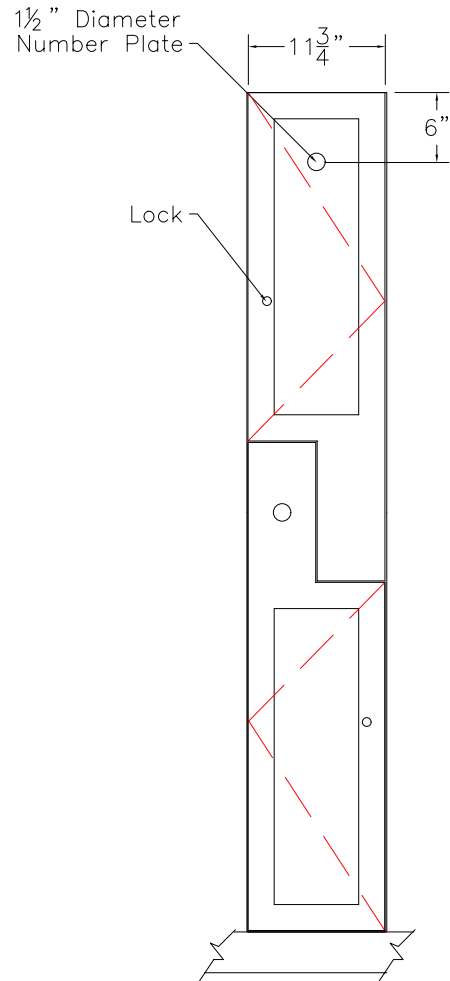

DOOR TYPE: PS Maple Veneer Shaker Panel
 STAIN/FINISH: Standard Line
 EDGE BAND: 2mm PVC Best Match
 LOCK TYPE: Five Pin Tumbler Keylock
 HARDWARE FINISH: Bright Chrome

FRONT ELEVATION

SECTION VIEW

FRONT ELEV.-DOOR REMOVED

CLASSIC WOODWORKING, LLC
 8160 SW JACKTOWN ROAD, BEAVERTON, OR 97007
 P: (503) 692-0800 F: (503) 692-7070
 JRHOLLMAN@CLASSICWOODWORKING.COM

Model "Z-2" - Double Tier Locker
 12"wide x 20"depth x 42"/72"height

DATE: 2/23/14	DRAWN BY: JRH	APPROVED BY:
JOB #:		
SCALE: 3/4"=12"		PAGE: 1 OF 1