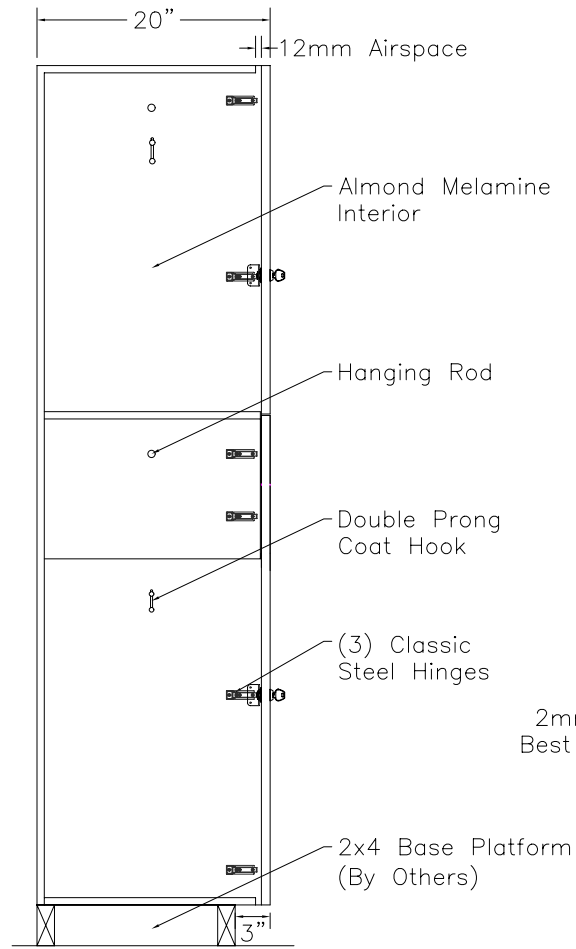

DOOR TYPE: PS Maple Veneer Shaker Panel
 STAIN/FINISH: Standard Line
 EDGE BAND: 2mm PVC Best Match
 LOCK TYPE: Five Pin Tumbler Keylock
 HARDWARE FINISH: Bright Chrome

FRONT ELEVATION

SECTION VIEW

FRONT ELEV.-DOOR REMOVED

CLASSIC WOODWORKING, LLC
 8160 SW JACKTOWN ROAD, BEAVERTON, OR 97007
 P: (503) 692-0800 F: (503) 692-7070
 JRHOLLMAN@CLASSICWOODWORKING.COM

Model "Z-2" - Double Tier Locker
 12"wide x 20"depth x 42"/72"height

DATE: 2/23/14	DRAWN BY: JRH	APPROVED BY:
JOB #:		
SCALE: 3/4"=12"		PAGE: 1 OF 1