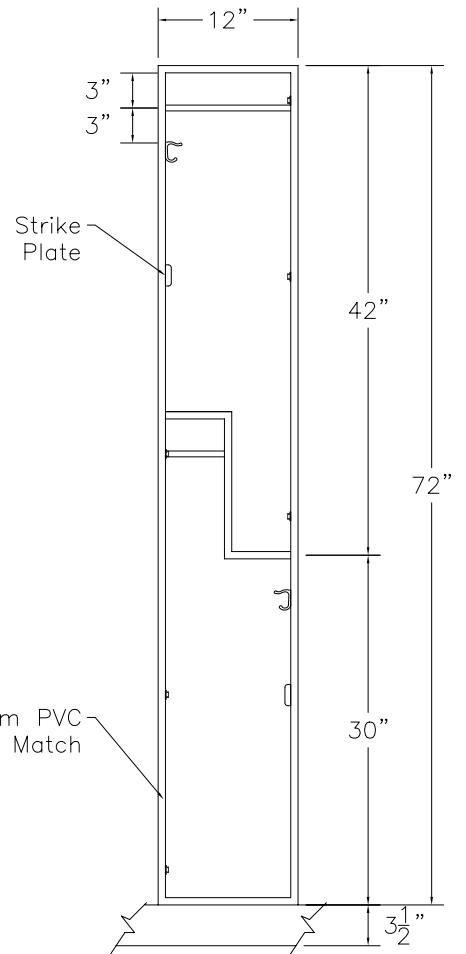

DOOR TYPE: PS Maple Veneer Shaker Panel
 STAIN/FINISH: Standard Line
 EDGE BAND: 2mm PVC Best Match
 LOCK TYPE: Five Pin Tumbler Keylock
 HARDWARE FINISH: Bright Chrome

FRONT ELEVATION

SECTION VIEW

FRONT ELEV.-DOOR REMOVED

CLASSIC WOODWORKING, LLC
 8160 SW JACKTOWN ROAD, BEAVERTON, OR 97007
 P: (503) 692-0800 F: (503) 692-7070
 JRHOLLMAN@CLASSICWOODWORKING.COM

Model "Z-2" - Double Tier Locker
 12"wide x 20"depth x 42"/72"height

DATE: 2/23/14	DRAWN BY: JRH	APPROVED BY:
JOB #:		
SCALE: 3/4"=12"		PAGE: 1 OF 1